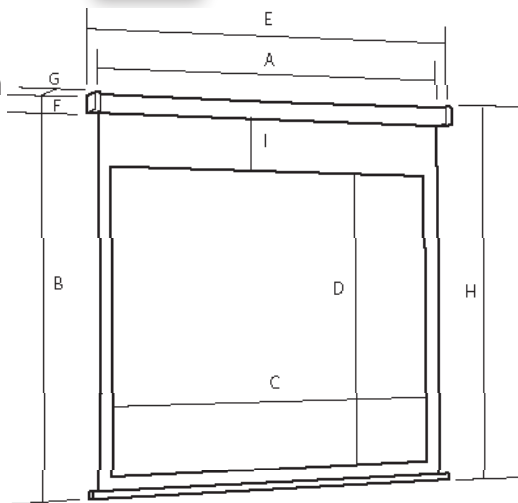

### Installation

Variable channel mounting system enabling fast and easy install, 500mm channel length at each end. situated on the right hand side. Requires I installation.

### Ceiling recess frame

Recess frames are available as an optional extra for mounting the screen into a suspended ceiling.

Heavy duty range of projection screens with robust steel housing are built to last and give years of trouble free use.

2 year guarantee.

Product Code	Dimension cm	Format	A Screen Width mm	B Screen Height mm	C View Width mm	D View Height mm	E Case Length mm	F Case Height mm	G Case Depth mm	H Overall Height mm	I Black Drop mm	Weight kg	Ceiling recess frame code
RFS180	180 x 180	1:1	1800	1800	1720	1720	1940	85	85	1885	na	18.5	CR180
RFS200	200 x 200	1:1	2000	2000	1920	1920	2140	85	85	2085	na	20.5	CR200
RFS240	240 x 240	1:1	2400	2400	2320	2320	2540	85	85	2485	na	25.5	CR240
RFS270	270 x 270	1:1	2700	2700	2620	2620	2840	105	105	2805	na	32.5	CR270
RFS300	300 x 300	1:1	3000	3000	2920	2920	3140	105	105	3105	na	39	CR300
RFV180	137 x 180	4:3	1800	1630	1720	1290	1940	85	85	1715	300	18.3	CR180
RFV200	152 x 200	4:3	2000	1780	1920	1440	2140	85	85	1865	300	20.2	CR200
RFV240	182 x 240	4:3	2400	2080	2320	1740	2540	85	85	2165	300	25.1	CR240
RFV270	205 x 270	4:3	2700	2310	2620	1970	2840	105	105	2415	300	31.5	CR270
RFV300	227 x 300	4:3	3000	2530	2920	2190	3140	105	105	2635	300	37.5	CR300
RFW200	116 x 200	16:9	2000	1420	1920	1080	1940	85	85	1505	300	20	CR200
RFW240	139 x 240	16:9	2400	1650	2320	1310	2540	85	85	1735	300	24.8	CR240
RFW270	155 x 270	16:9	2700	1810	2620	1470	2840	105	105	1915	300	30.8	CR270
RFW300	164 x 300	16:9	3000	1980	2920	1640	3140	105	105	2085	300	36	CR300